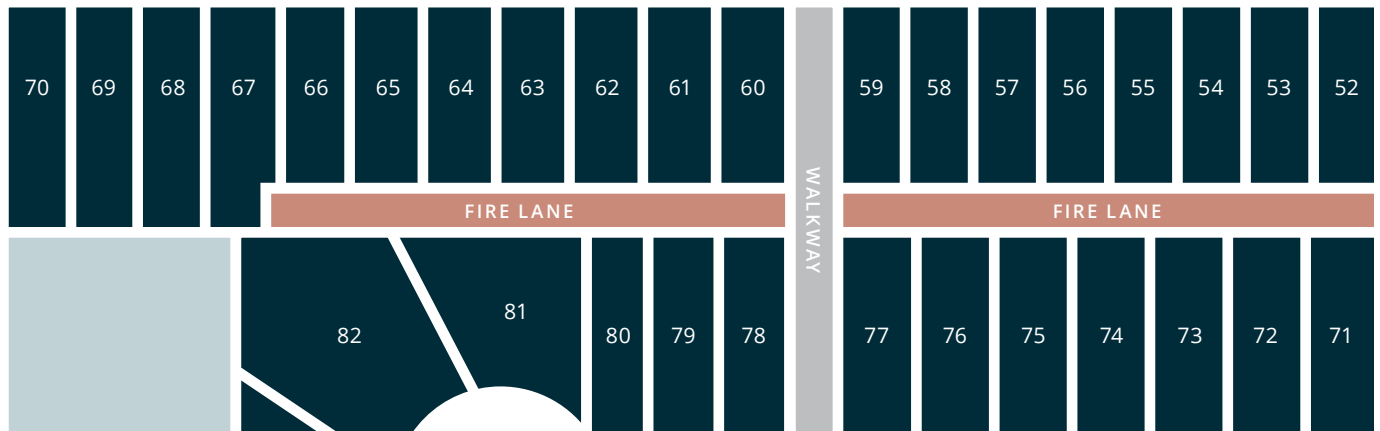

TROPICAL TRAIL MOBILE HOME & RV PARK

TO HARLINGEN ←

BUSINESS HWY 77 (SUNSHINE STRIP)

→ TO SAN BENITO

NORTH WILLIAMS ROAD

77 / 83 FREEWAY

ELECTRIC GATE
(IN & OUT)

PALM STREET

OLEANDER LANE

ELECTRIC GATE
(OUT ONLY)

PALM DRIVE

SILK STOCKING LANE